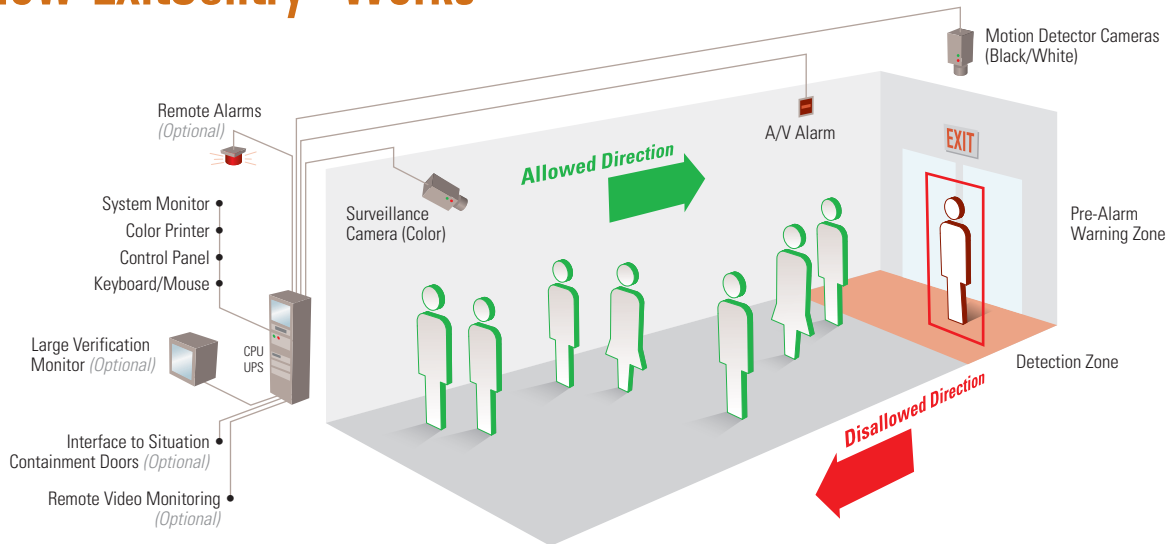

## ...Will Stop Them in Their Tracks

They can't see it, but a highly intelligent, reliable video surveillance system is guarding this airport exit lane.

ExitSentry replaces the mandated around-the-clock guard in airport exit lanes with a technology that never blinks, can't be distracted and never makes a mistake. It maximizes security in the airline's concourse area by catching anyone trying to enter through the exit lane in an effort to avoid security checkpoints. ExitSentry identifies and immediately alerts security personnel of any wrong-way motion through audible and visual alarms. It digitally records the event and instantly plays it back, easily identifying the intruder. Color photos of the intruder are printed for quick and accurate reference in apprehension.

## ExitSentry – The Undisputed Leader in Exit Lane Technology

- Over a million hours of proven performance
- Replaces costly around-the-clock guard coverage
- ROI can be within six months
- Patented field-configurable motion analysis software
- Provides early warning detection and event instant replay
- Digital recording and storage of alarm video with time/date stamp
- Network system integration for multiple exit lane monitoring
- Flying object detection
- Multi-media documentation and event logging
- Reliable computer equipment utilizes off-the-shelf components
- Easy to install and operate
- Interface to other systems and functions for remote alarm notification, intrusion containment, authorized remote bypass, etc.
- User-defined pre-alarm warning zone
- GSA Contract GS-07F-0448M, Schedule 084