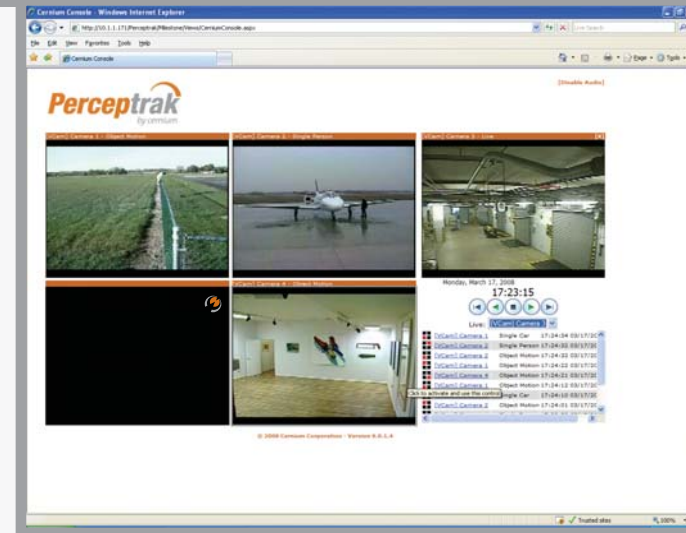

SEAMLESS INTEGRATION
Powerful solution combines high-performance video analytics with Milestone video management software

OPEN STANDARDS SOFTWARE
Operates on off-the-shelf hardware

LOWER COST OF OWNERSHIP
Scales along with video management system, with hardware amortized over many cameras

COMMAND & CONTROL

Milestone Smart Client showing live video

Perceptrak Alert Monitor showing event activity

ROBUST VIDEO ANALYTICS CAPABILITIES
Cost-effective analytics for all cameras, all the time

TAILORED TO YOUR SECURITY POLICIES
Any combination of behaviors on any camera, with no additional licensing fees