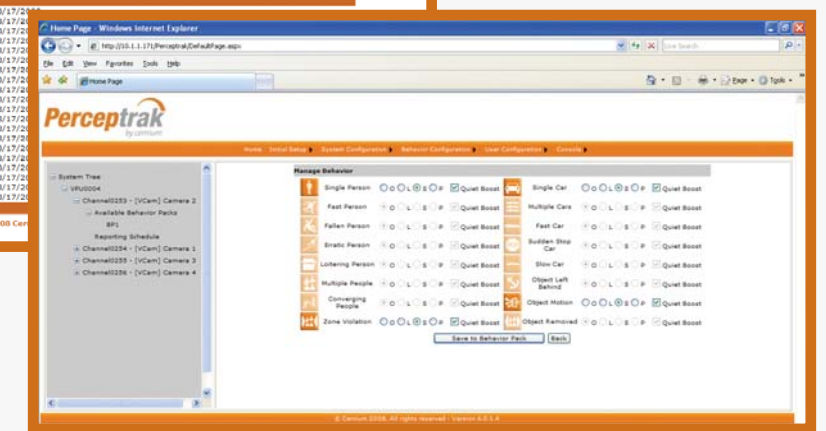

COMMAND & CONTROL

Milestone Smart Client showing live video

Perceptrak Alert Monitor showing event activity

ROBUST VIDEO ANALYTICS CAPABILITIES
Cost-effective analytics for all cameras, all the time

TAILORED TO YOUR SECURITY POLICIES
Any combination of behaviors on any camera, with no additional licensing fees

EASY TO USE
Point-and-click operation for everyday users

ANALYTICS & RECORDING

OBSOLESCENCE-PROOF PLATFORM
Upgrade paths support future analytics engine updates

BUILT-IN SYSTEM DIAGNOSTICS
CheckVideo™ monitors camera health by reporting on video quality or loss of video

SYSTEM MANAGEMENT

Perceptrak Event Query

RAPID EVENT SEARCH
Database captures event meta data for quick and easy search for events and recorded video playback

Perceptrak Administrator

SIMPLE SETUP
Point-and-click system setup, with camera information automatically imported from video management system

SIMPLE CONFIGURATION MANAGEMENT
Point-and-click camera, behavior and schedule changes