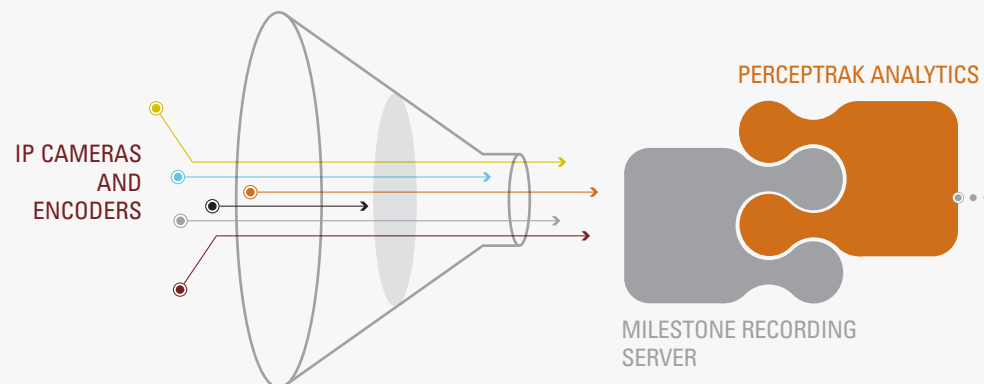

COMMAND & CONTROL

Milestone Smart Client showing live video

Perceptrak Alert Monitor showing event activity

ROBUST VIDEO ANALYTICS CAPABILITIES
Cost-effective analytics for all cameras, all the time

TAILORED TO YOUR SECURITY POLICIES
Any combination of behaviors on any camera, with no additional licensing fees

EASY TO USE
Point-and-click operation for everyday users

ANALYTICS & RECORDING

OBSOLESCENCE-PROOF PLATFORM
Upgrade paths support future analytics engine updates

BUILT-IN SYSTEM DIAGNOSTICS
CheckVideo™ monitors camera health by reporting on video quality or loss of video

SYSTEM MANAGEMENT

Perceptrak Event Query

RAPID EVENT SEARCH
Database captures event meta data for quick and easy search for events and recorded video playback

Perceptrak Administrator

SIMPLE SETUP
Point-and-click system setup, with camera information automatically imported from video management system

SIMPLE CONFIGURATION MANAGEMENT
Point-and-click camera, behavior and schedule changes