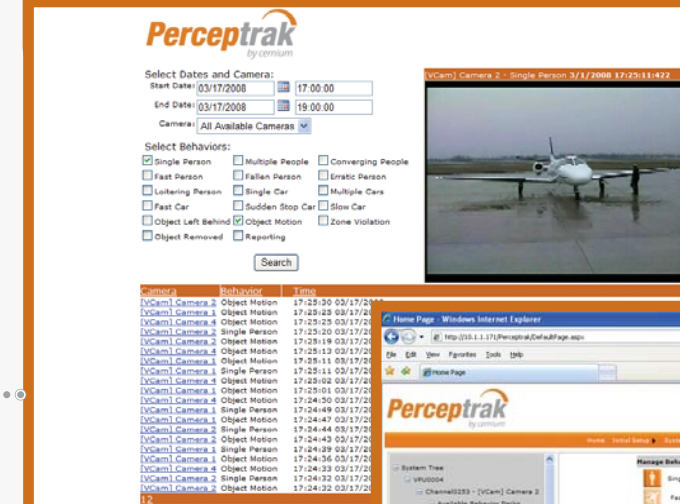

SYSTEM MANAGEMENT

Perceptrak Event Query

RAPID EVENT SEARCH
Database captures event meta data for quick and easy search for events and recorded video playback

Perceptrak Administrator

SIMPLE SETUP
Point-and-click system setup, with camera information automatically imported from video management system

SIMPLE CONFIGURATION MANAGEMENT
Point-and-click camera, behavior and schedule changes